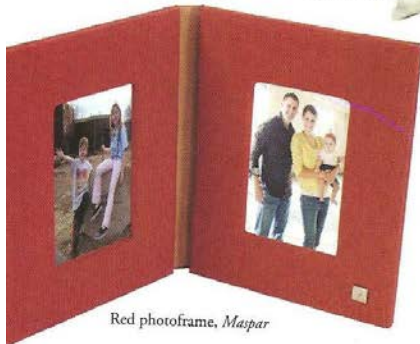

Champagne flute, *Madd Home*

Coat, *Sunil Mehra*

Coat, *Sunil Mehra*

Brushed Herringbone
Bottle Collar, *Maspar*

Solid lûrex
wine bag, *Maspar*

Spot flow red organizer,
Maspar

Wine glasses, *Madd Home*

Cushion,
Madd Home

Red photoframe, *Maspar*

Party shoes, *Sunil Mehra*

SOME PRICES ON REQUEST,
FOR OTHER DETAILS, SEE SHOPPING GUIDE