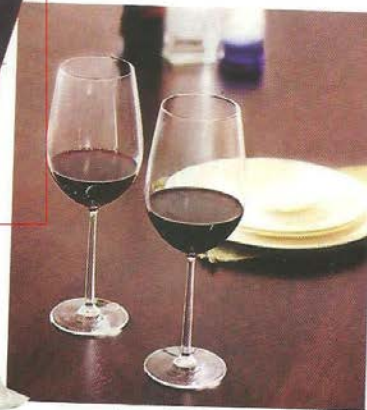

Champagne flute, *Madd Home*

Coat, *Sunil Mehra*

Coat, *Sunil Mehra*

Brushed Herringbone
Bottle Collar, *Maspar*

Solid lûrex
wine bag, *Maspar*

Spot flow red organizer,
Maspar

Wine glasses, *Madd Home*

Cushion,
Madd Home

Red photoframe, *Maspar*

Party shoes, *Sunil Mehra*

SOME PRICES ON REQUEST,
FOR OTHER DETAILS, SEE SHOPPING GUIDE