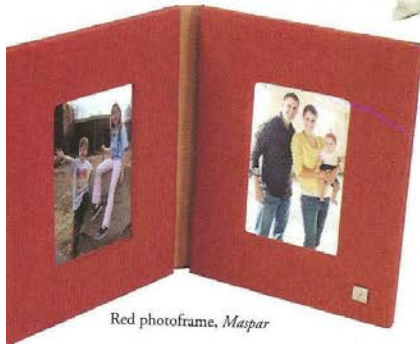

Champagne flute, *Madd Home*

Coat, *Sunil Mehra*

Coat, *Sunil Mehra*

Solid lürex wine bag, *Maspar*

Brushed Herringbone Bottle Collar, *Maspar*

Spot flow red organizer, *Maspar*

Wine glasses, *Madd Home*

Cushion, *Madd Home*

Red photoframe, *Maspar*

Party shoes, *Sunil Mehra*

SOME PRICES ON REQUEST,
FOR OTHER DETAILS, SEE SHOPPING GUIDE