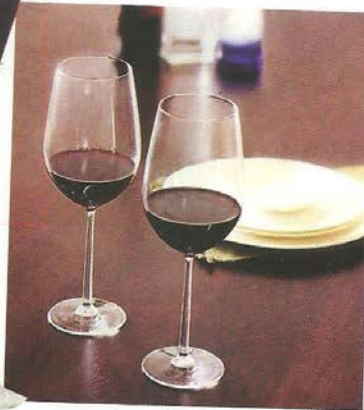

Champagne flute, *Madd Home*

Coat, *Sunil Mehra*

Coat, *Sunil Mehra*

Solid lürex wine bag, *Maspar*

Brushed Herringbone Bottle Collar, *Maspar*

Spot flow red organizer, *Maspar*

Wine glasses, *Madd Home*

Cushion, *Madd Home*

Red photoframe, *Maspar*

Party shoes, *Sunil Mehra*

SOME PRICES ON REQUEST,
FOR OTHER DETAILS, SEE SHOPPING GUIDE