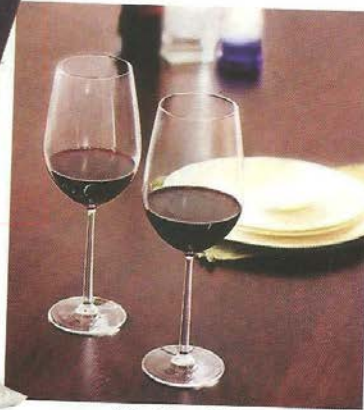

Champagne flute, *Madd Home*

Coat, *Sunil Mehra*

Coat, *Sunil Mehra*

Solid lûrex wine bag, *Maspar*

Brushed Herringbone Bottle Collar, *Maspar*

Spot flow red organizer, *Maspar*

Wine glasses, *Madd Home*

Cushion, *Madd Home*

Red photoframe, *Maspar*

Party shoes, *Sunil Mehra*

SOME PRICES ON REQUEST, FOR OTHER DETAILS, SEE SHOPPING GUIDE