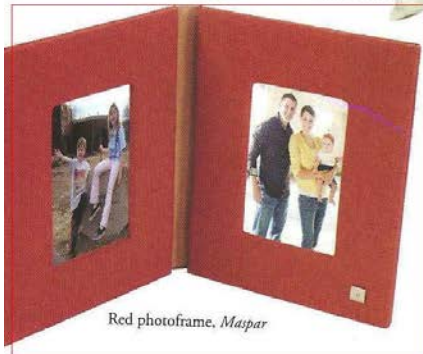

Champagne flute, *Madd Home*

Coat, *Sunil Mehra*

Coat, *Sunil Mehra*

Solid lûrex wine bag, *Maspar*

Brushed Herringbone Bottle Collar, *Maspar*

Spot flow red organizer, *Maspar*

Wine glasses, *Madd Home*

Cushion, *Madd Home*

Red photoframe, *Maspar*

Party shoes, *Sunil Mehra*

SOME PRICES ON REQUEST, FOR OTHER DETAILS, SEE SHOPPING GUIDE