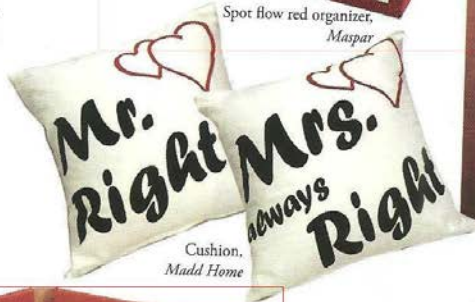

Champagne flute, *Madd Home*

Coat, *Sunil Mehra*

Coat, *Sunil Mehra*

Solid lûrex wine bag, *Maspar*

Brushed Herringbone Bottle Collar, *Maspar*

Spot flow red organizer, *Maspar*

Wine glasses, *Madd Home*

Cushion, *Madd Home*