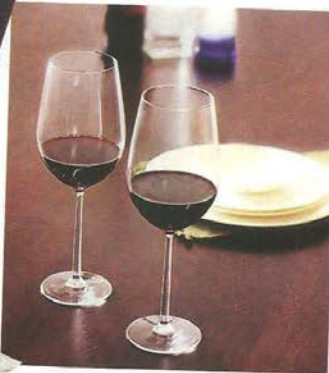

Champagne flute, *Madd Home*

Coat, *Sunil Mehra*

Coat, *Sunil Mehra*

Solid lurex wine bag, *Maspar*

Brushed Herringbone Bottle Collar, *Maspar*

Spot flow red organizer, *Maspar*

Wine glasses, *Madd Home*

Cushion, *Madd Home*

Red photoframe, *Maspar*

Party shoes, *Sunil Mehra*

SOME PRICES ON REQUEST.
FOR OTHER DETAILS, SEE SHOPPING GUIDE